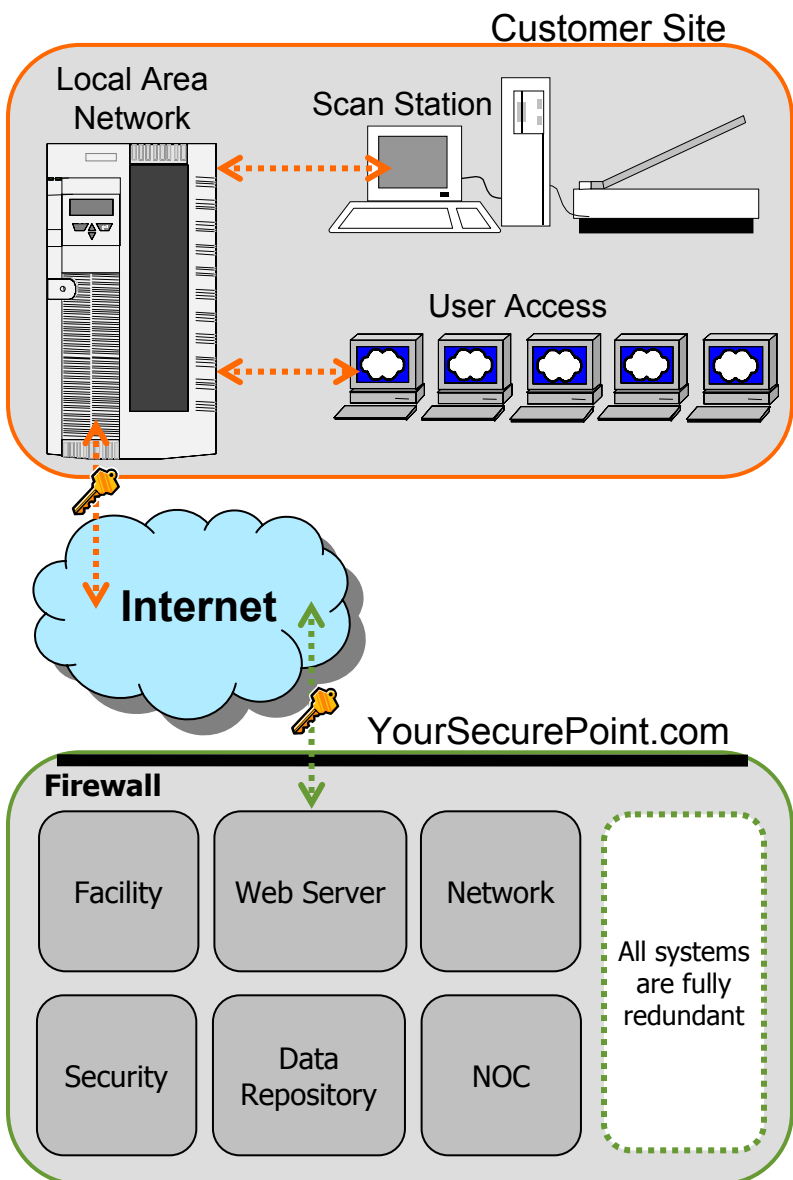

YourSecurePoint™ (YSP) is Comsquared's convenient, secure, and economical solution for electronic storage and delivery of your documents and content. YSP provides secure storage and instant access to your content 24 hours a day, 365 days a year.

This powerful, web-based system features comprehensive, user-friendly functionality that provides instant access to all of your information requiring only your web browser. You can search and retrieve records, create queries, and much more – all from the convenience of your desktop.

Search by specific identifiers and use options and keywords to pinpoint the exact content you need. Once you've located the items in the archive system, you're one click away from receiving the content via your desktop's current web browser.

How it Works

1. Documents can be scanned or imported in their native formats from your location.
2. Content is processed and indexed on site.
3. Those images are then uploaded in batches via a secure, encrypted connection.
 - Uploads can take place once a day, or multiple times through-out the day.
4. Access to your content occurs through a unique user-id and password.
5. Content is delivered to user's desktops via their current web browser.
6. Documents are available to print locally.